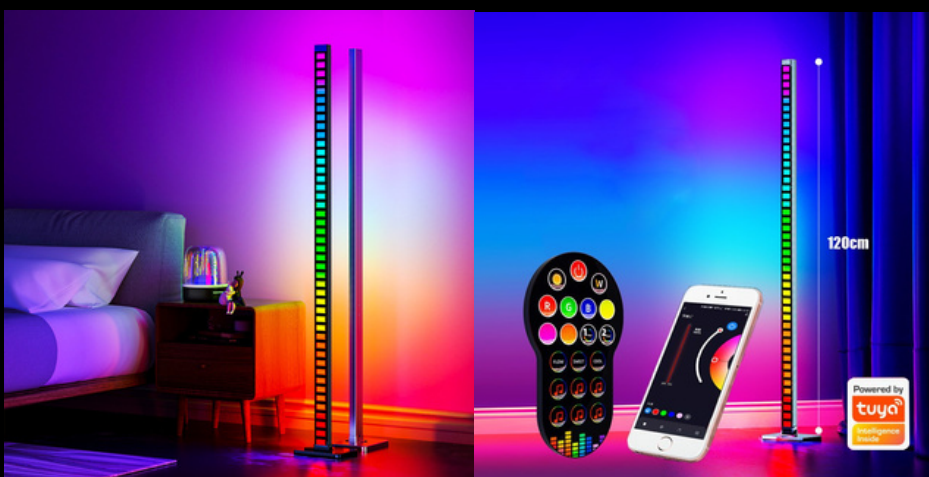

Desk Rhythm Lamp

- Power: 10W
- Lighting Effect: Magic Color/Monochrome Music Sync
- Control mode: Tuya wifi
- An adapter(different standard)

Smart Desktop Light

- Power: 5W
- 16 million colors, 14 dynamic modes
- Control mode: Tuya wifi
- Fully compatible with Google Home, Alexa.

Sunset light

- 16 million colors, 14 dynamic modes
- Music Sync
- Control mode: Tuya wifi
- Fully compatible with Google Home, Alexa

Floor Lamp

- Power: 20W
- Input voltage: 100-240VAC, 50/60HZ
- Control mode: Tuya App+Remote control
- 16 million colors

Floor Rhythm Lamp

- Power: 10W
- Lighting Effect: Magic Color/Monochrome, Music Sync
- Control mode: Tuya wifi
- An adapter (different standard)
- Product Size: H122mm
- Splicing design or integrated design

Smart bulb

- Power: 9W
- Input voltage: AC220-240V
- Control principle: Tuya WIFI.Smart Life
- CCT: 16million colors+warm white+cold white
- Control mode: Google Assistant, Alexa, IFTTT, Siri

NEVEREND

DUBAI-UAE / BULGARIA / TURKIYE / CHINA