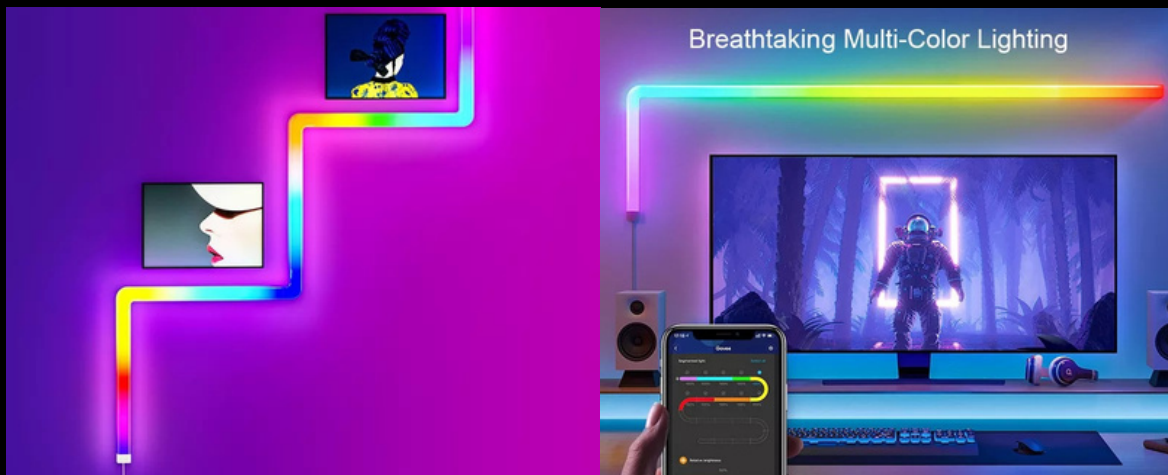

Splice Wall Light

- 6 Lamps tubes RGBIC
- 4 Adapters (2pcs type A and 2 pcs Type B)
- 10 Copper sheets
- An adapter (different standard)
- A Tuya controller