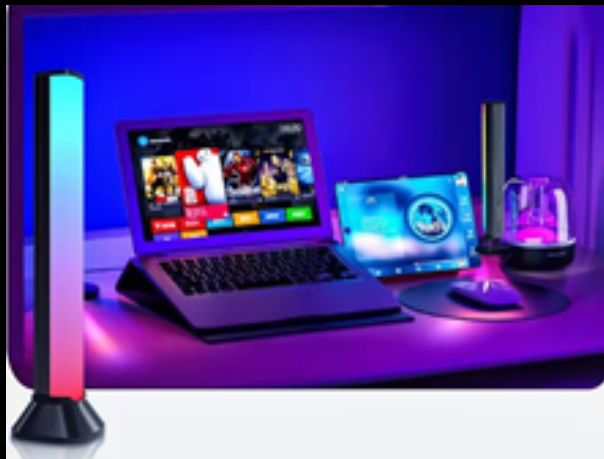

Desk Rhythm Lamp

- Power: 10W
- Lighting Effect: Magic Color/Monochrome Music Sync
- Control mode: Tuya wifi
- An adapter(different standard)

Smart Desktop Light

- Power: 5W
- 16 million colors, 14 dynamic modes
- Control mode: Tuya wifi
- Fully compatible with Google Home, Alexa.

Sunset light

- 16 million colors, 14 dynamic modes
- Music Sync
- Control mode: Tuya wifi
- Fully compatible with Google Home, Alexa

Floor Lamp

- Power: 20W
- Input voltage: 100-240VAC, 50/60HZ
- Control mode: Tuya App+Remote control
- 16 million colors