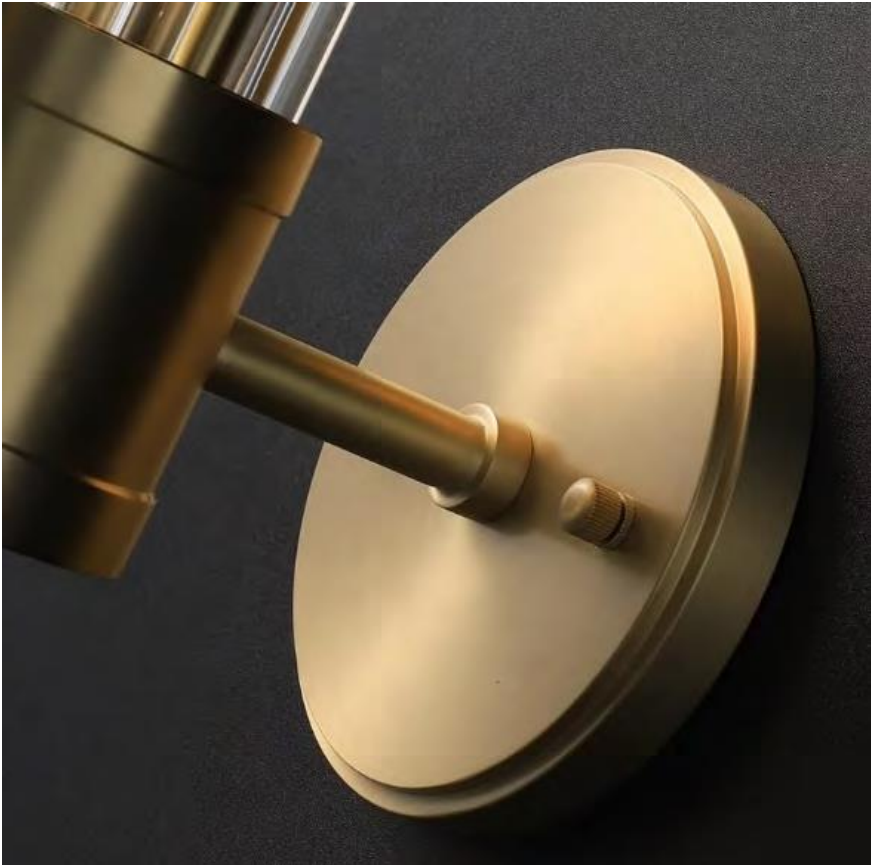

Dimensions:

Various Sizes

SERAPHINA

Dimensions:

Various Sizes

EGBERT DOUBLE

Dimensions:

Various Sizes

EGGBERT SINGLE

Dimensions:

Various Sizes

AUGUSTINE DOUBLE

Dimensions:

Various Sizes Available

Standard size W: 65 x H: 450

AUGUSTINE SINGLE

Dimensions:

Various Sizes Available

Standard size: W 65mm x Depth 130cm x Height 295mm

HARRIET

Dimensions:

Various Sizes Available

Standard size W: 65 x H: 450

JANISSON DIPLO