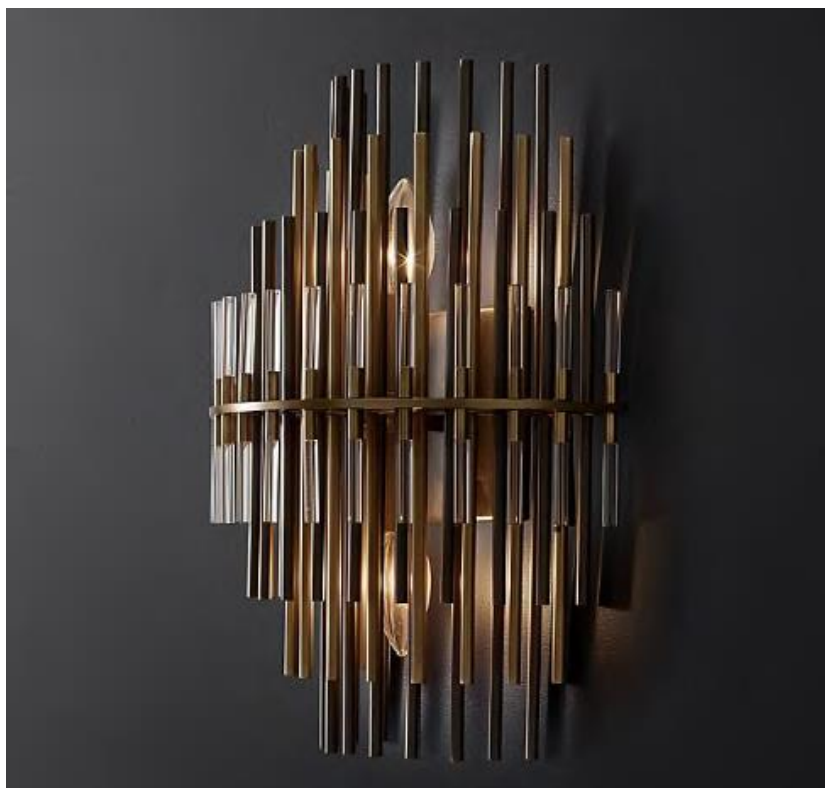

Various Sizes

CHELSEA

Dimensions:

Various Sizes

CHELSEA TWIN

Dimensions:

Various Sizes

GASCOIGNE

Dimensions:

Various Sizes

SERAPHINA

Dimensions:

Various Sizes

EGBERT DOUBLE

Dimensions:

Various Sizes

EGGBERT SINGLE

Dimensions:

Various Sizes

AUGUSTINE DOUBLE

Dimensions:

Various Sizes Available

Standard size W: 65 x H: 450

AUGUSTINE SINGLE

Dimensions:

Various Sizes Available

Standard size: W 65mm x Depth 130cm x Height 295mm

HARRIET

Dimensions:

Various Sizes Available

Standard size W: 65 x H: 450

JANISSON DIPLO