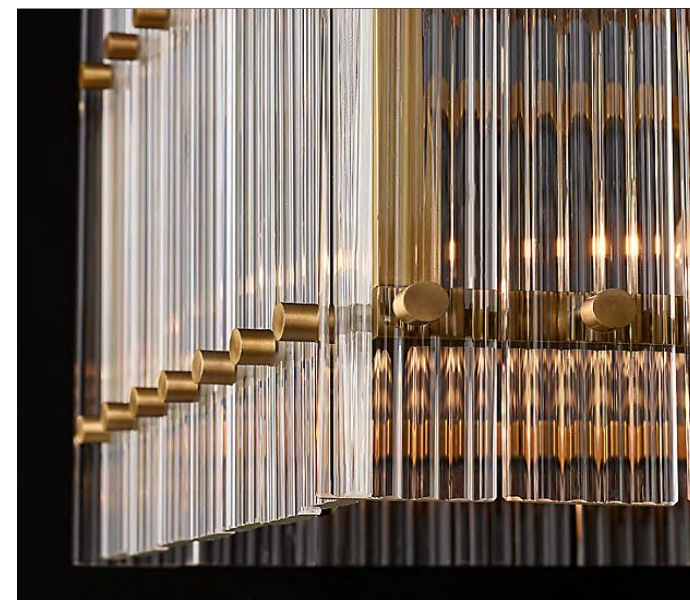

Dimensions:

Chandelier Body: W: 1370 D: 355 x H: 266

Chain: 1830

Height 610mm

Product Price:

Availability: PRE-ORDER

FLORANCE SMALL

Dimensions: