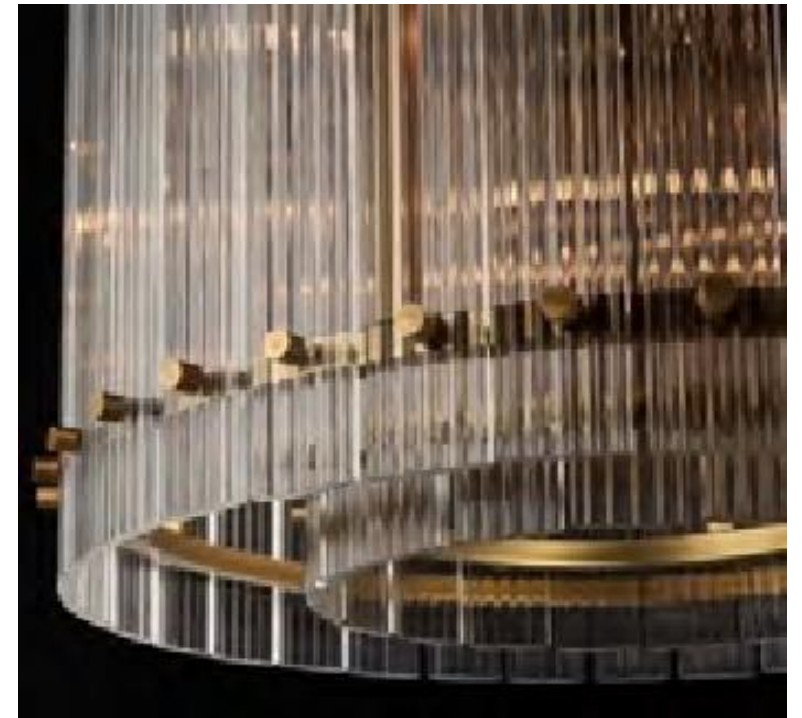

Width 550W

Diam 550D x L400

Product Price:

Availability: PRE-ORDER

SERAPHINA ROUND

Dimensions:

Overall: 610 diam., H: 571

Chain: 1839 L