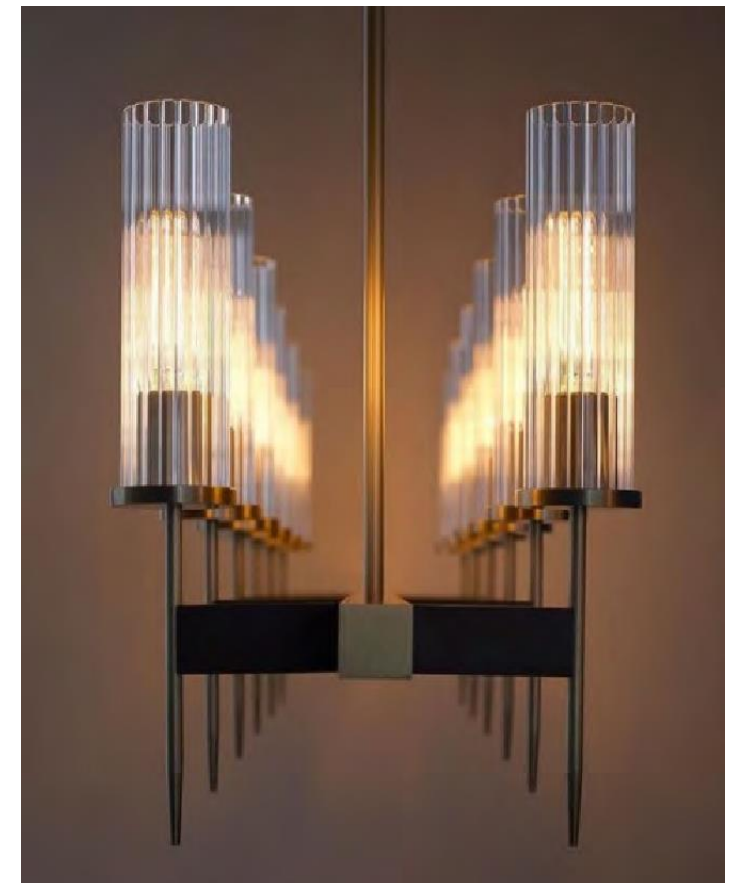

MONARCH

Dimensions:

Chandelier Body: W: 1525mm

H: 279mm

Overall Height: 1550mm

Product Price:

Availability: PRE-ORDER

ALEXANDRA

Dimensions:

Overall: 595 diam. 595 H Ceiling plate: 200 diam. 30mm H

Chain length: 1000mm total (adjustable by adding or removing chains, ability to sit very close to ceiling)

Product Price:

Availability: PRE-ORDER