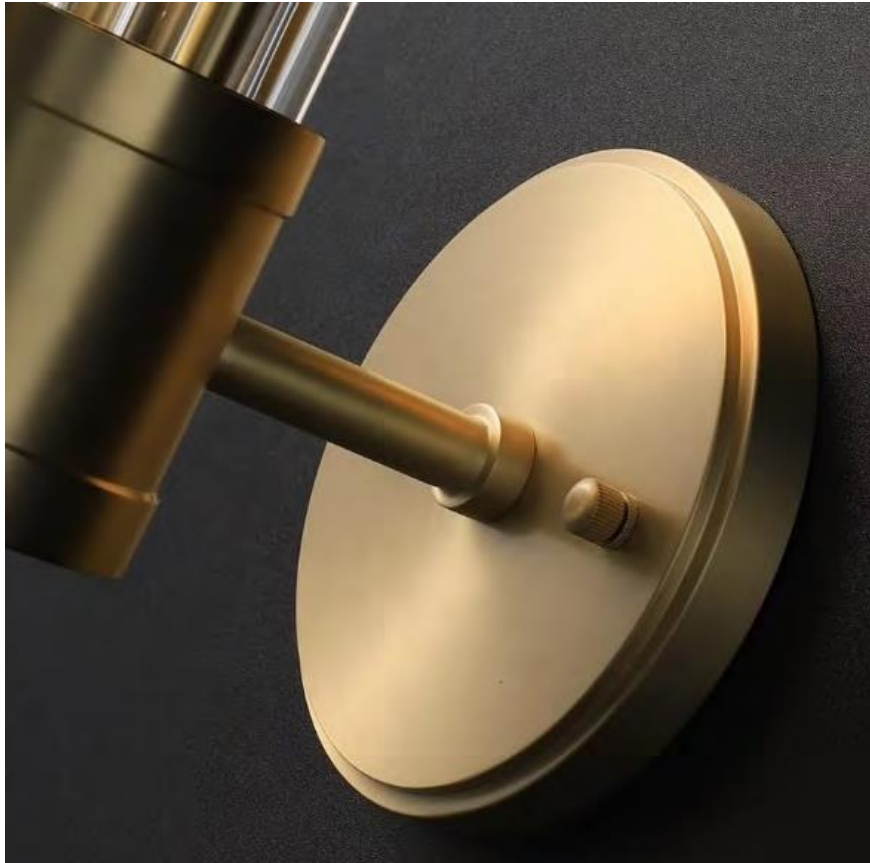

Dimensions:

Various Sizes

SERAPHINA

Dimensions:

Various Sizes

EGBERT DOUBLE

Dimensions:

Various Sizes

EGGBERT SINGLE

Dimensions:

Various Sizes

AUGUSTINE DOUBLE

Dimensions:

Various Sizes Available

Standard size W: 65 x H: 450

AUGUSTINE SINGLE

Dimensions:

Various Sizes Available

Standard size: W 65mm x Depth 130cm x Height 295mm

HARRIET

Dimensions:

Various Sizes Available

Standard size W: 65 x H: 450

JANISSON DIPLO