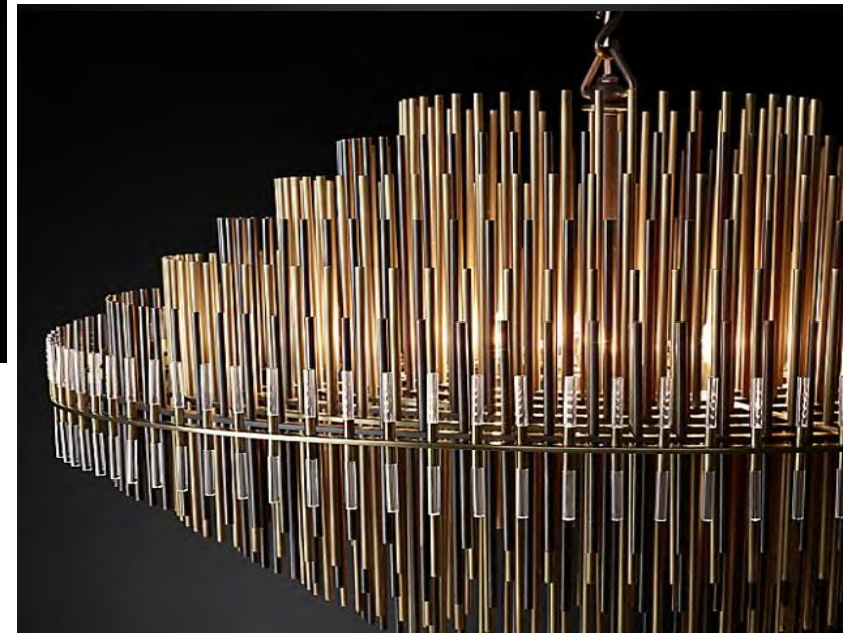

SERAPHINA OBLIQUE

Dimensions:

Chandelier Body: 1065 diam., H: 762

Chain: 2600

Product Price:

Availability: PRE-ORDER